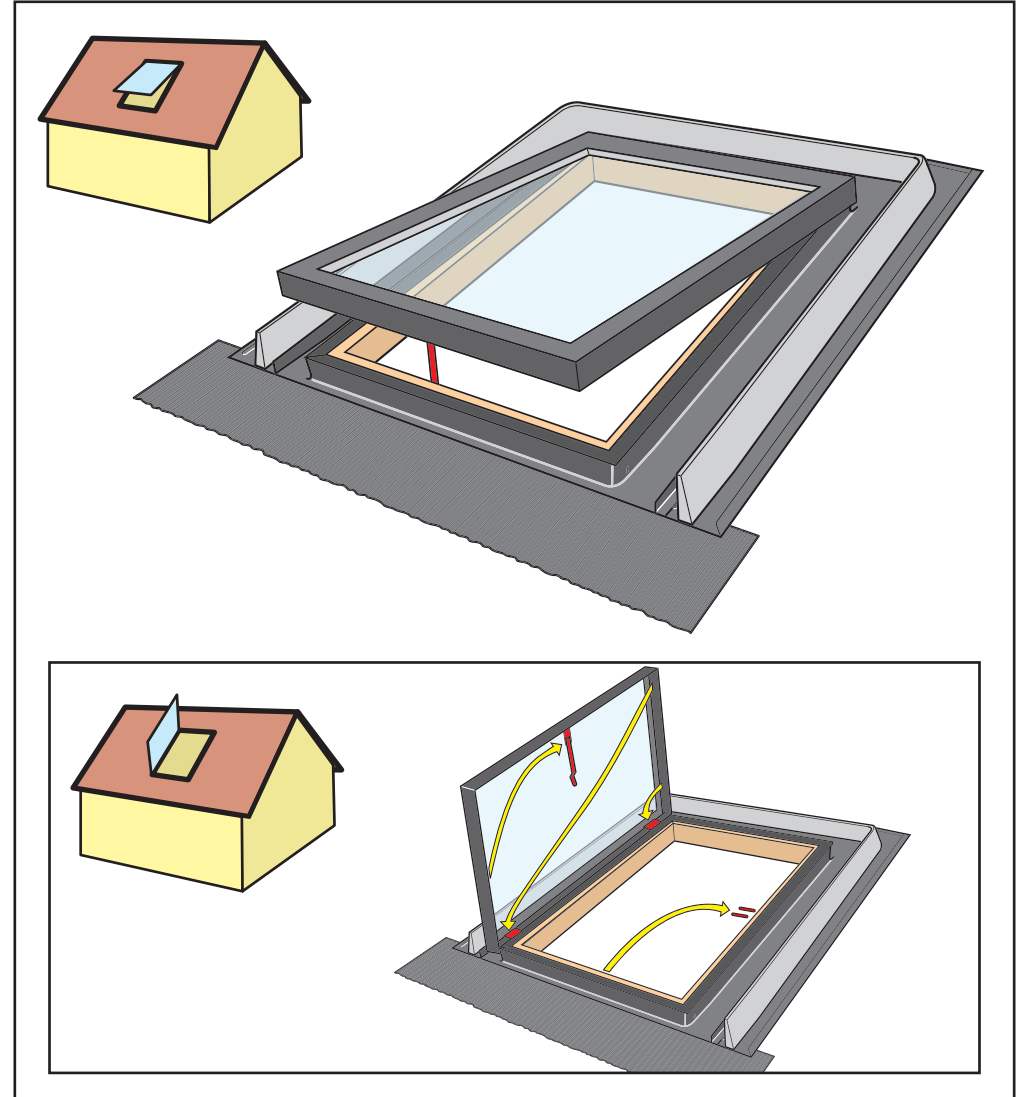

A: VELUX Österreich GmbH ☎ 02245/32 3 50	DK: VELUX Danmark A/S ☎ 45 16 45 16	J: VELUX-Japan Ltd. ☎ 03(3478)81 41	RO: VELUX România S.R.L. ☎ 0-8008-83589
AUS: VELUX Australia Pty. Ltd. ☎ (02) 9550 3288	E: VELUX Spain, S.A. ☎ 91 509 71 00	LT: VELUX Lietuva, UAB ☎ (85) 270 91 01	RUS: VELUX Russia ZAO ☎ (095) 737 75 20
B: VELUX Belgium ☎ (010) 42.09.09	EST: VELUX Eesti OÜ ☎ 601 1046	LV: VELUX Latvia SIA ☎ 7 27 77 33	S: VELUX Svenska AB ☎ 042/144450
BG: VELUX Bulgaria EOOD ☎ 02/955 99 30	F: VELUX France ☎ 0821 02 15 15 0,119€ TTC/min	N: VELUX Norge AS ☎ 22 51 06 00	SK: VELUX Slovensko, s.r.o. ☎ (02) 60 20 15 00
BiH: VELUX Bosna i Hercegovina d.o.o. ☎ 033/626 493, 626 494	FIN: VELUX Suomi Oy ☎ 09-887 0520	NL: VELUX Nederland B.V. ☎ 030 - 6 629 629	SLO: VELUX Slovenija d.o.o. ☎ 01 564 14 84
BY: VELUX Roof Windows ☎ (017) 217 7385	GB: VELUX Company Ltd. ☎ 0870 380 9593	NZ: VELUX New Zealand Ltd. ☎ 0800 650 445	TR: VELUX Çati Pencerecileri Ticaret Limited Şirketi ☎ 0 216 302 54 10
CDN: VELUX Canada Inc. ☎ 1 800 88-VELUX (888-3589)	H: VELUX Magyarország Kft. ☎ (06/1) 436-0601	P: VELUX A/S - Sucursal em Portugal ☎ 21 880 00 60	UA: VELUX Ukraina TOV ☎ (044) 490 5703
CH: VELUX Schweiz AG ☎ 062/289 44 44	HR: VELUX Hrvatska d.o.o. ☎ 01/6221 212	PL: VELUX-POLSKA Sp. z o.o. ☎ (022) 33 77 000 / 33 77 070	USA: VELUX America Inc. ☎ 1-800-88-VELUX
CHN: VELUX (CHINA) CO. LTD. ☎ 0316-607 27 27	I: VELUX Italia s.p.a. ☎ 045/6173666	RA: VELUX Argentina S.A. ☎ 0 114 711 5666	YU: VELUX Jugoslavija d.o.o. ☎ 011 3670 468
CZ: VELUX Česká republika, s.r.o. ☎ 531 015 511	IRL: VELUX Company Ltd. ☎ 01 816 1616	RCH: VELUX Chile Limitada ☎ 2-231 18 24	
D: VELUX Deutschland GmbH ☎ 0180-333 33 99			

www.VELUX.com

Installation instructions for roof window VLT 1000. Order no. VAS 451364-0106